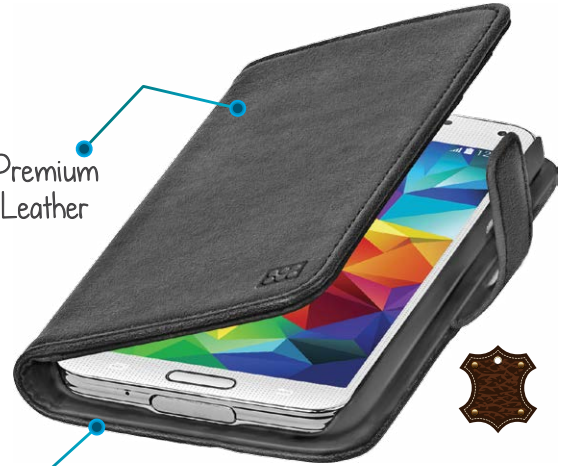

Optimum Protection

Premium Leather

Full Access

Screen Protector
FREE

Angled-Viewing
Option

ACCESS

Direct Access to Device Features

Total Protection

Angled Viewing

Card Slot

- Business Card
- Metro Card
- Credit Card
- Door Access Card